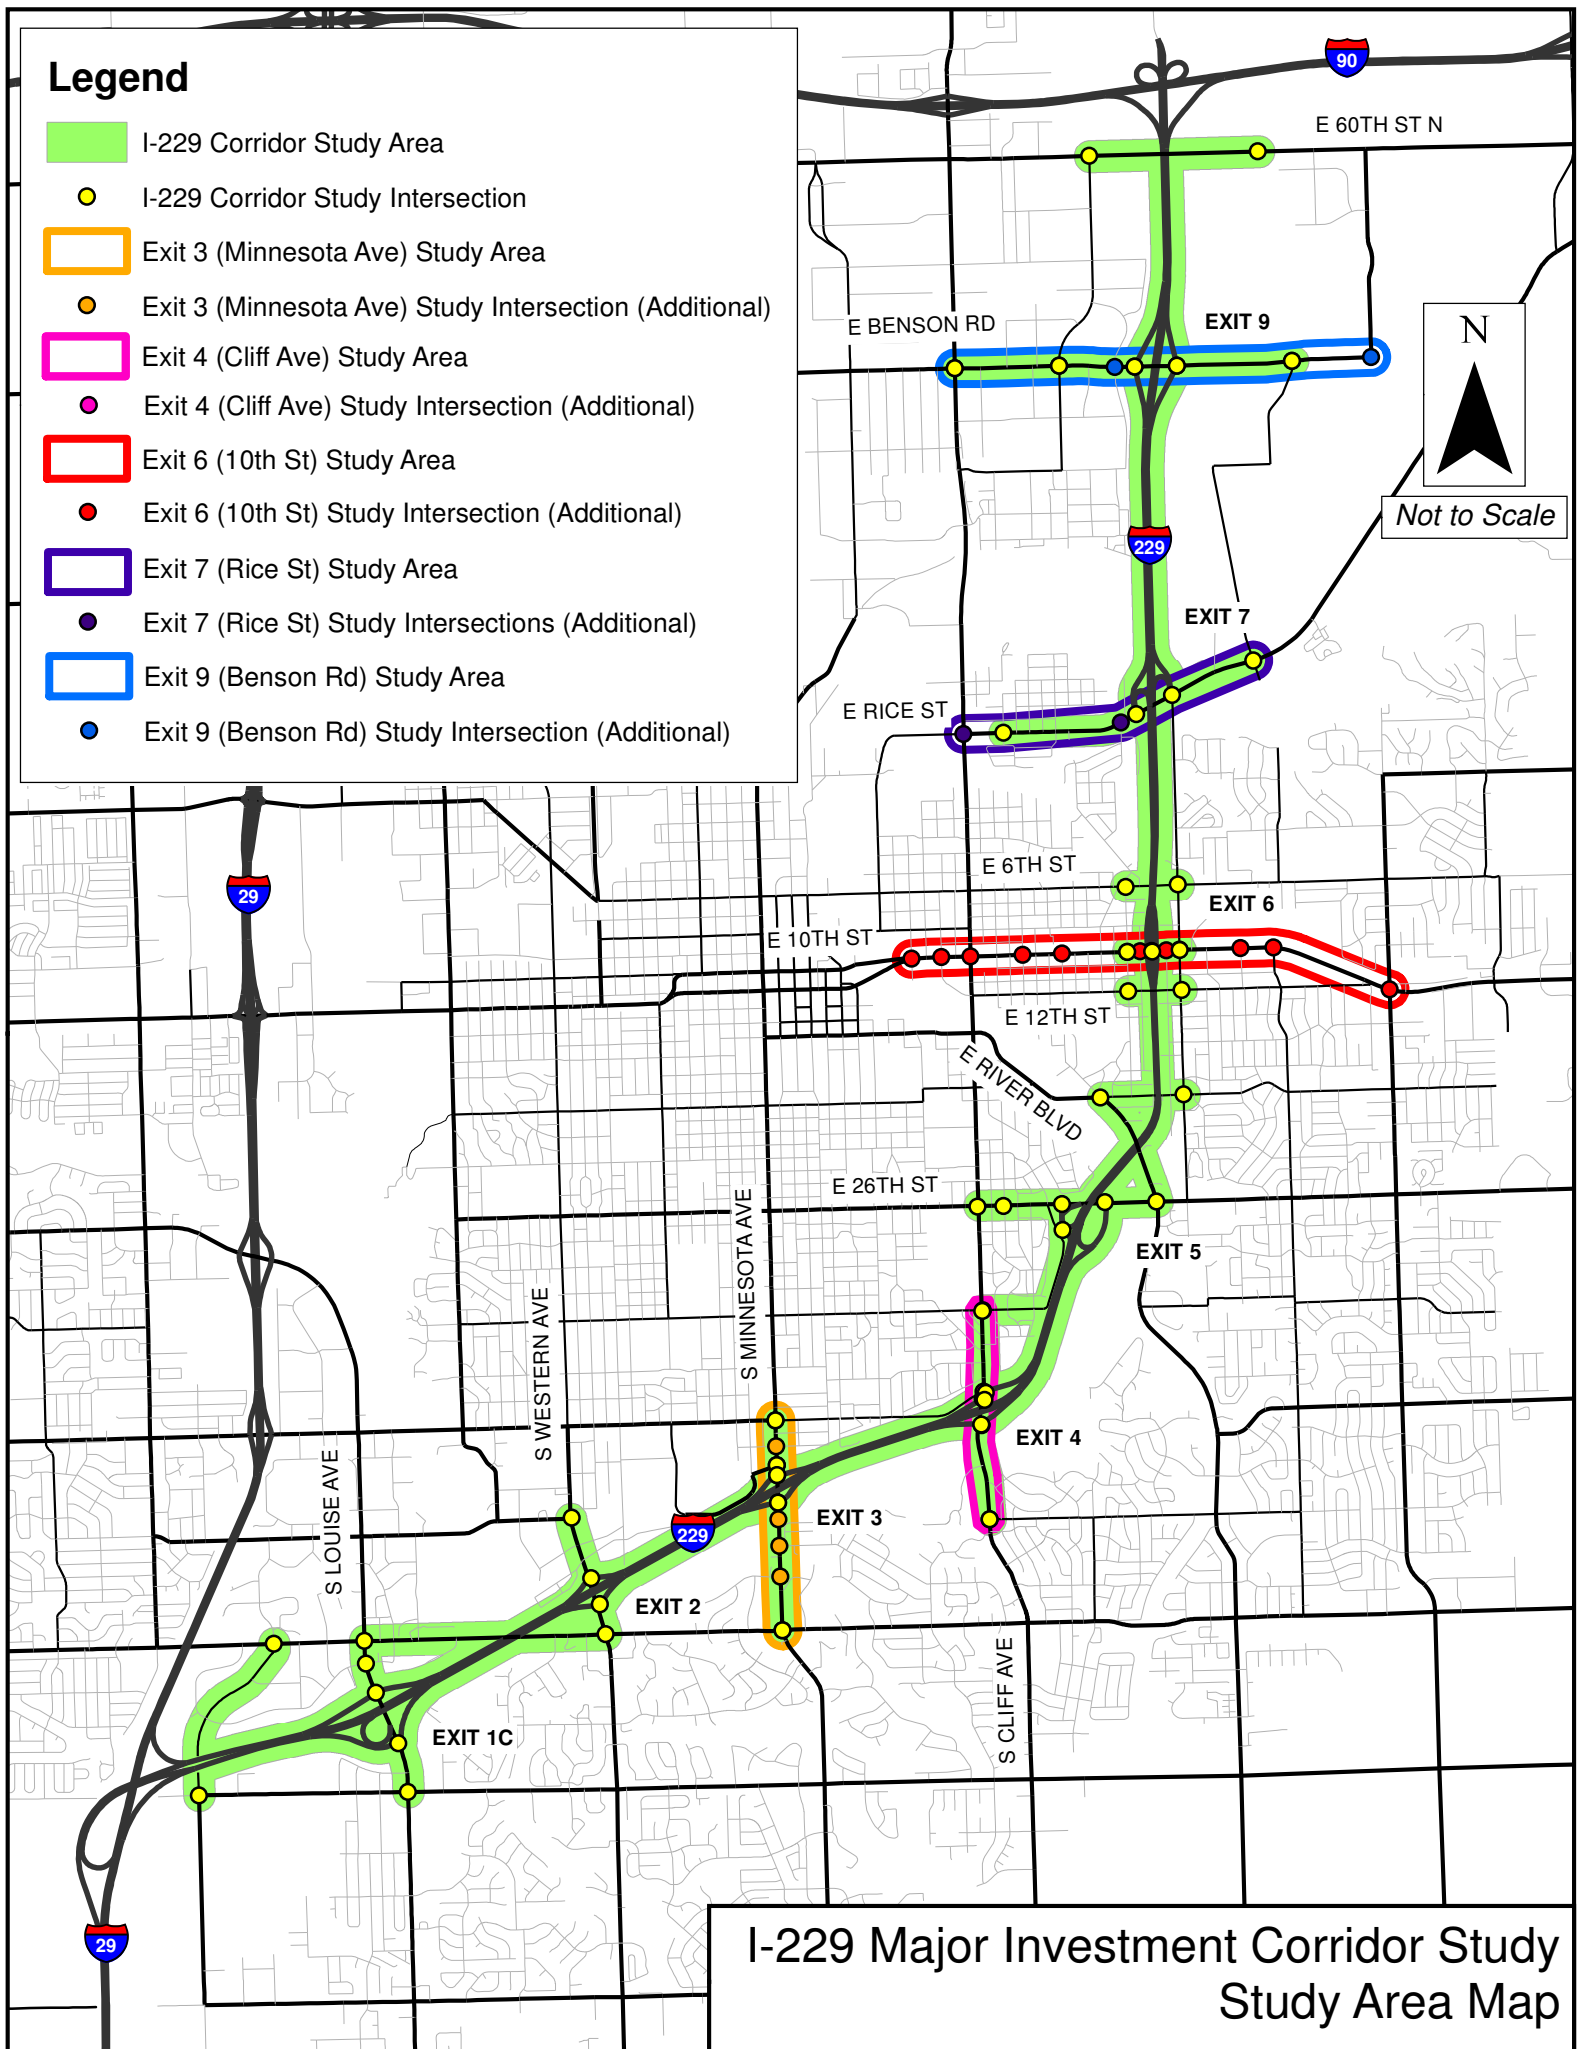

Legend

-  I-229 Corridor Study Area
-  I-229 Corridor Study Intersection
-  Exit 3 (Minnesota Ave) Study Area
-  Exit 3 (Minnesota Ave) Study Intersection (Additional)
-  Exit 4 (Cliff Ave) Study Area
-  Exit 4 (Cliff Ave) Study Intersection (Additional)
-  Exit 6 (10th St) Study Area
-  Exit 6 (10th St) Study Intersection (Additional)
-  Exit 7 (Rice St) Study Area
-  Exit 7 (Rice St) Study Intersections (Additional)
-  Exit 9 (Benson Rd) Study Area
-  Exit 9 (Benson Rd) Study Intersection (Additional)

I-229 Major Investment Corridor Study Study Area Map