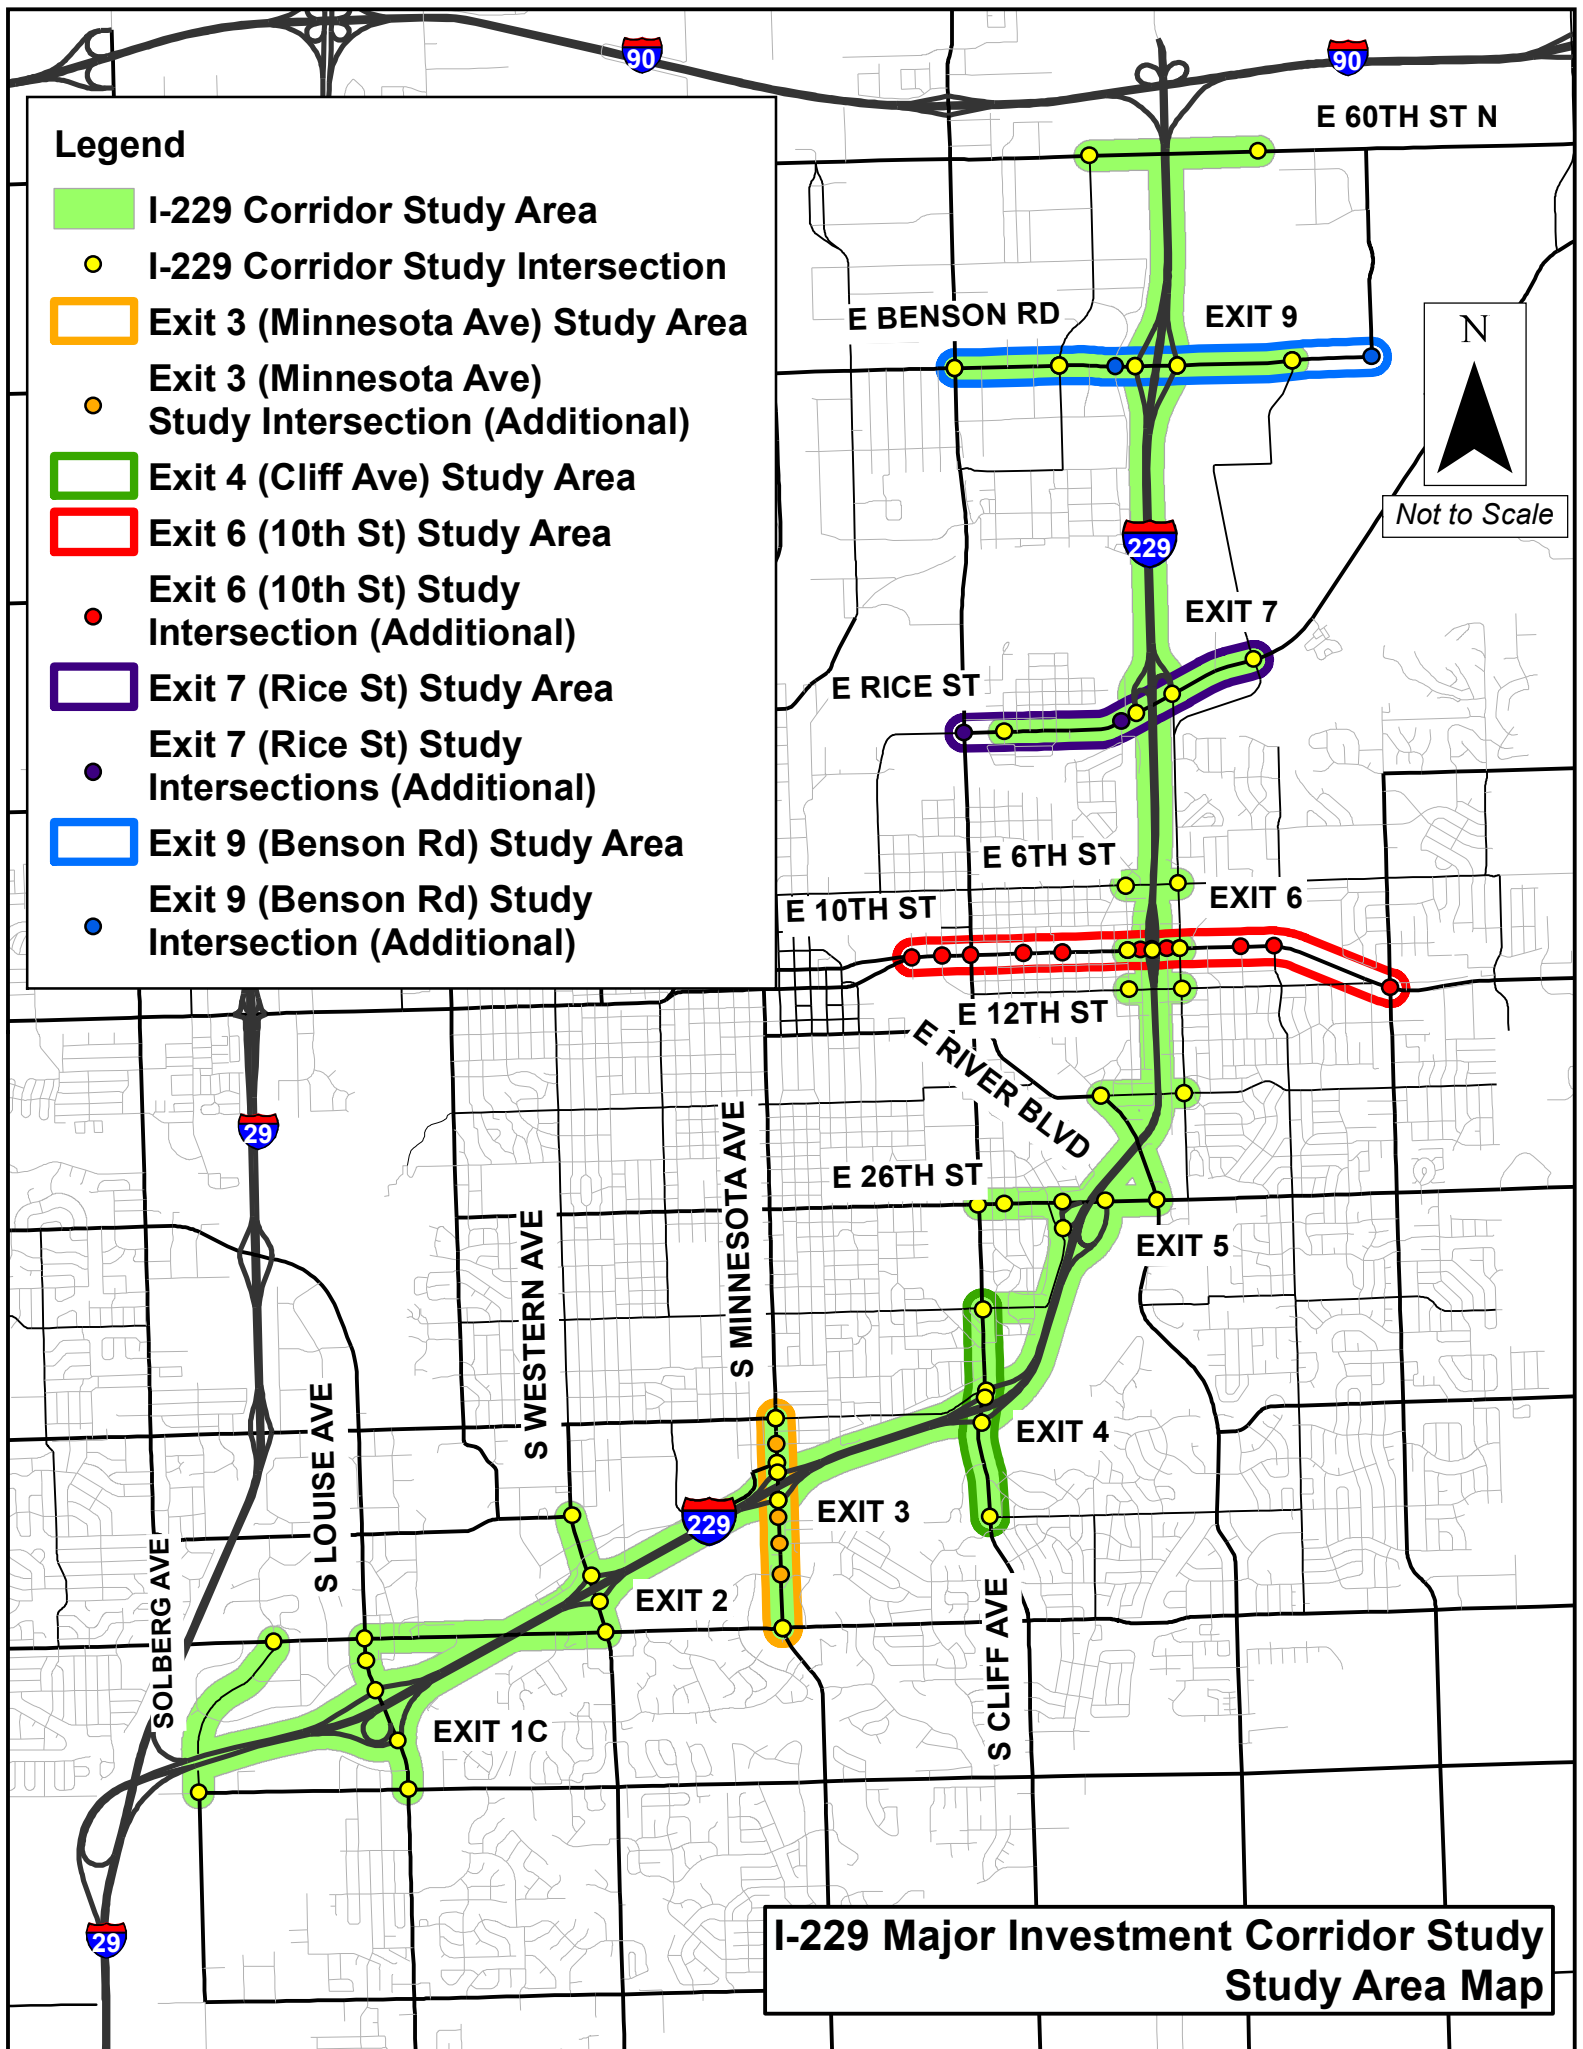

**Legend**

- I-229 Corridor Study Area
- I-229 Corridor Study Intersection
- Exit 3 (Minnesota Ave) Study Area
- Exit 3 (Minnesota Ave) Study Intersection (Additional)
- Exit 4 (Cliff Ave) Study Area
- Exit 6 (10th St) Study Area
- Exit 6 (10th St) Study Intersection (Additional)
- Exit 7 (Rice St) Study Area
- Exit 7 (Rice St) Study Intersections (Additional)
- Exit 9 (Benson Rd) Study Area
- Exit 9 (Benson Rd) Study Intersection (Additional)

**I-229 Major Investment Corridor Study Study Area Map**